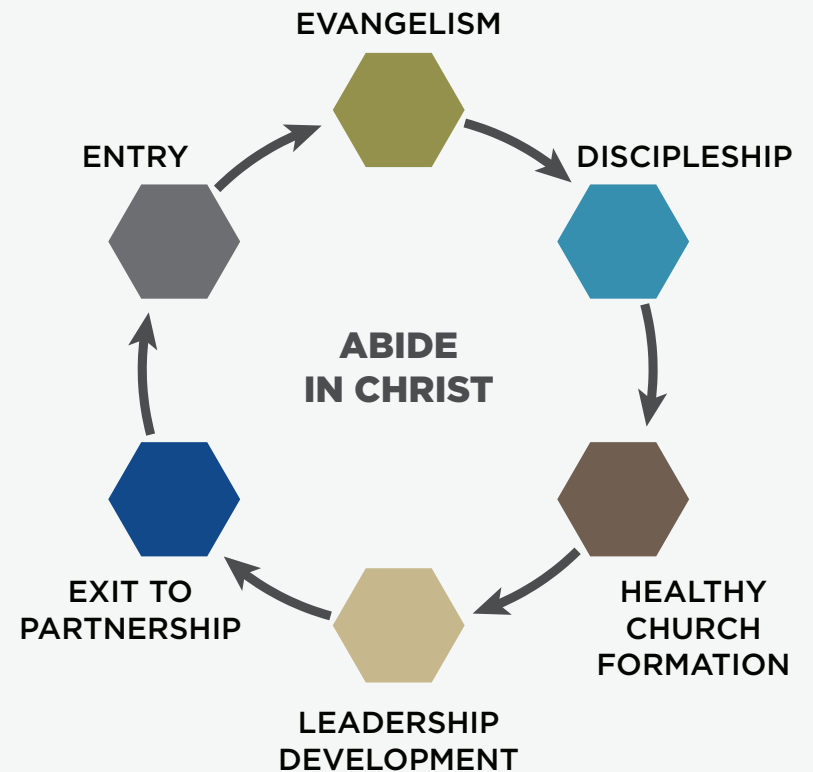

LONG TERM

IMB Team Member* | Three or More Years

Team Members are missionaries who are fully funded by the IMB. The specific role that Team Members play varies from person to person. Responsibilities may include evangelism, discipleship, leadership development, volunteer coordination, or something else. Regardless of your specific role, you will contribute to the missionary task as a vital part of an IMB missionary team.

*Available upon completion of Send Out Training. For more information, go to bellevue.org/missions.

MISSIONS STRATEGY

Bellevue Missions has adopted the term “missionary task” to help our members view their lives through the lens of the Great Commission. No matter where you are or what you do, you can live as a missionary for the kingdom of God. The missionary task is the IMB’s six-step process by which people groups are engaged and churches are planted. The six components are entry, evangelism, discipleship, healthy church formation, leadership development, and exit to partnership.

(901) 347-5540 | bellevue.org/missions

Scan to learn more or sign up.